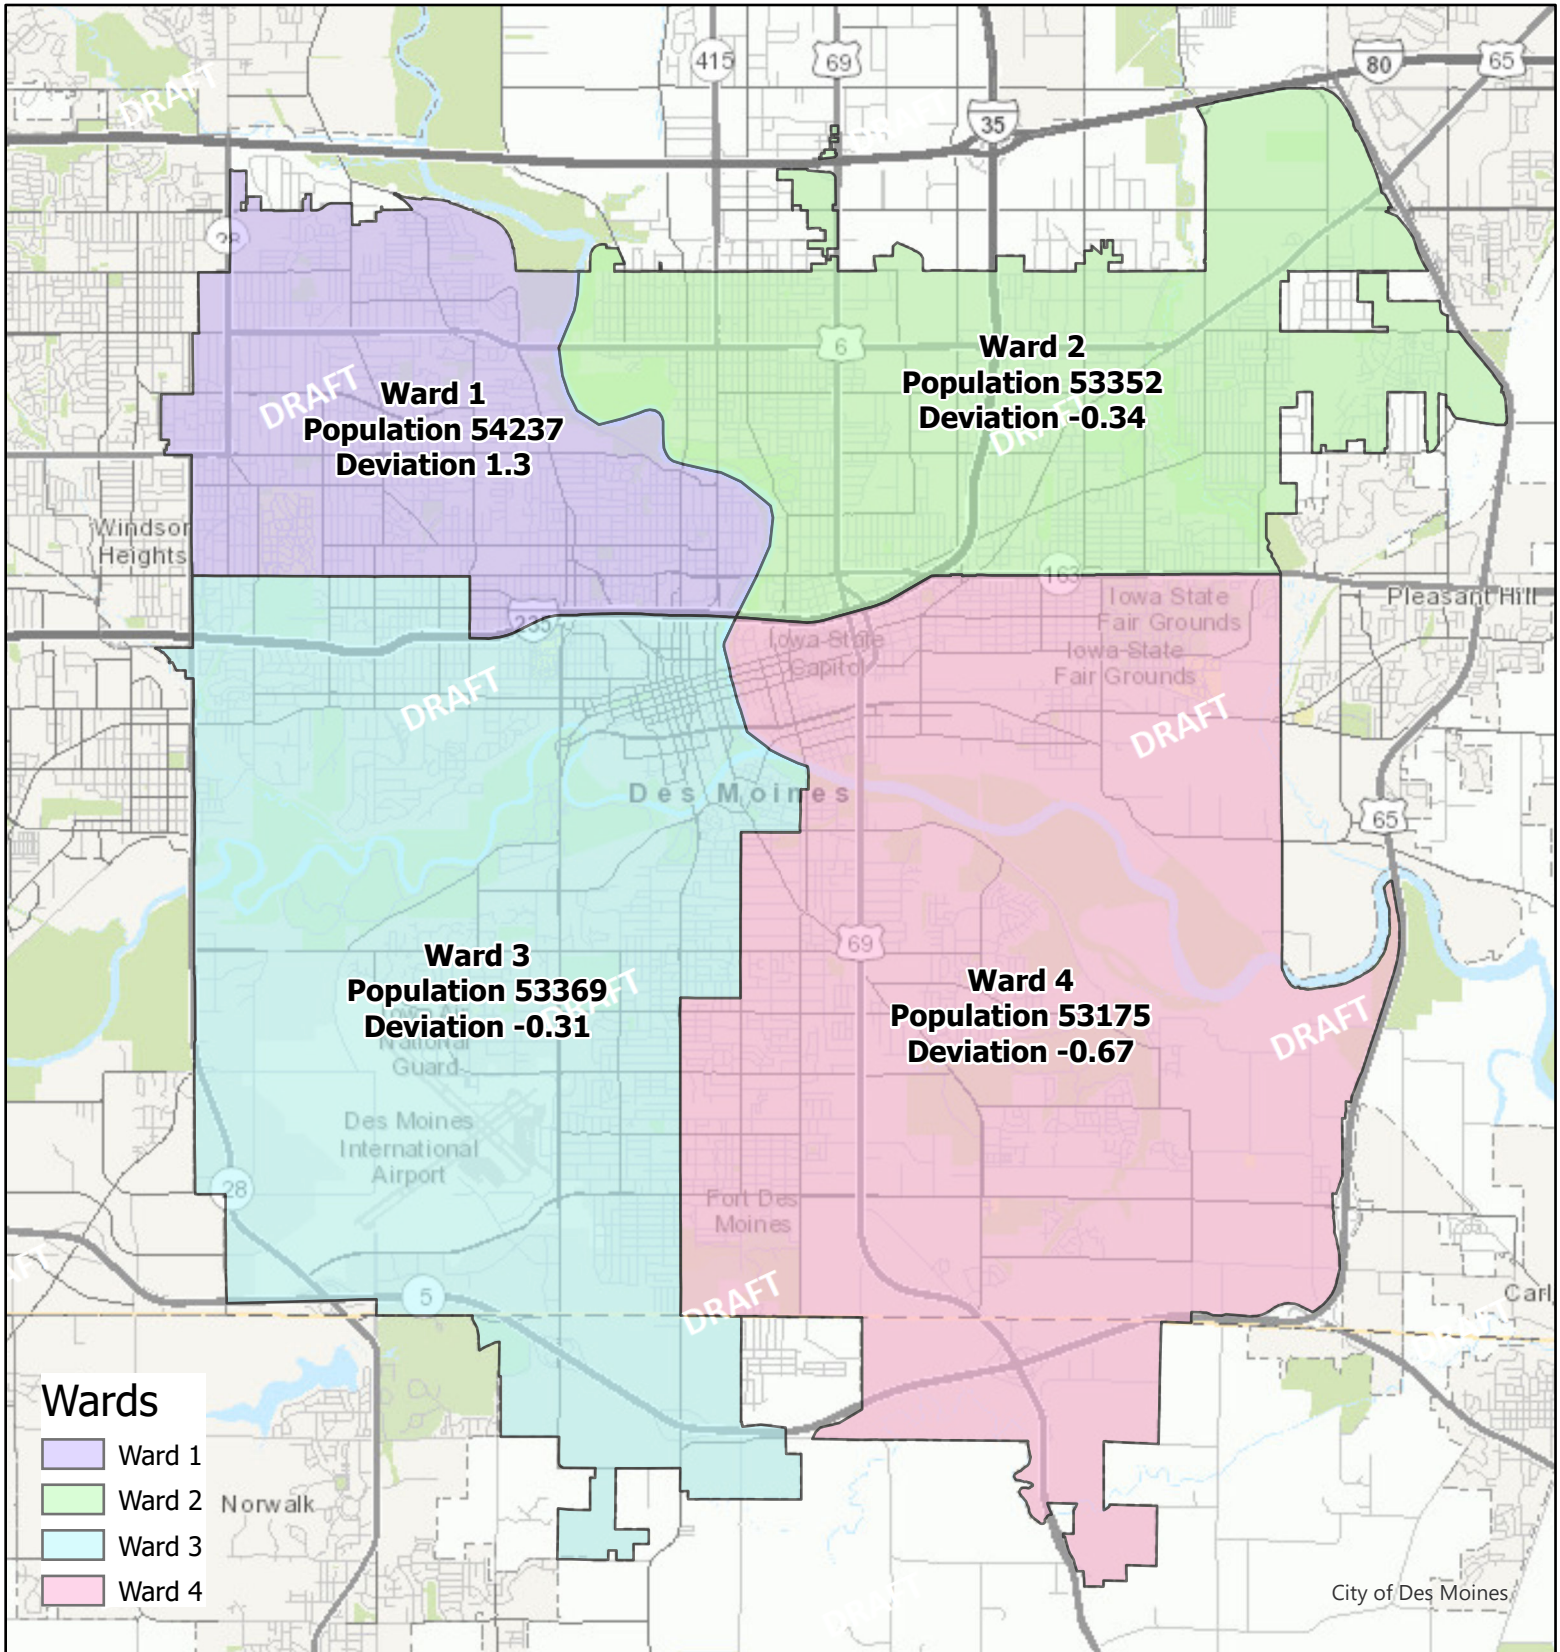

Proposed Wards - Plan 2

DRAFT 11/29/2021

Disclaimer: This is a draft ward map. The map is approximate and may not be complete. City assumes no liability for accuracy. Consult sources listed to verify the information.

Sources: City of Des Moines IT Department, GIS Division

Map produced by the City of Des Moines Information Technology Department, GIS Division.