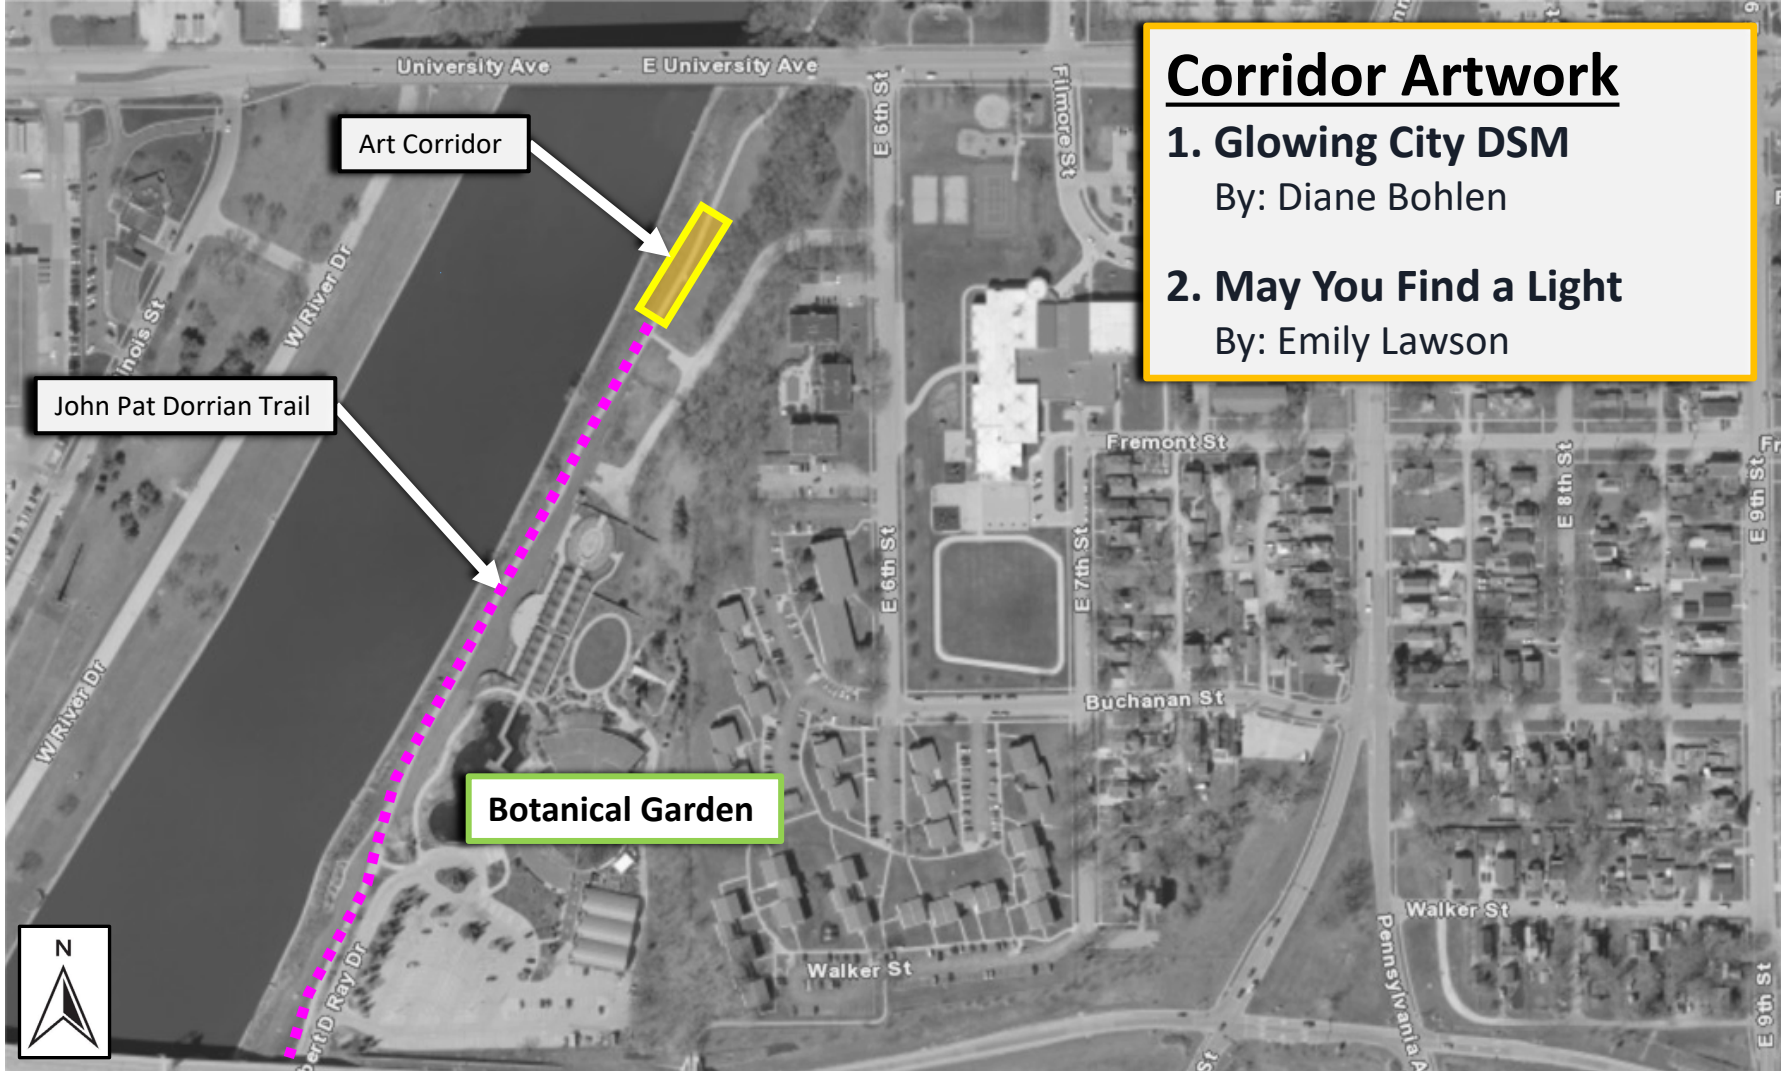

Corridor Artwork

1. **1. Glowing City DSM**
   By: Diane Bohlen
2. **2. May You Find a Light**
   By: Emily Lawson

Bike Trail Art Corridors

John Pat Dorrian Trail

June 2022

Project Manager:
AG