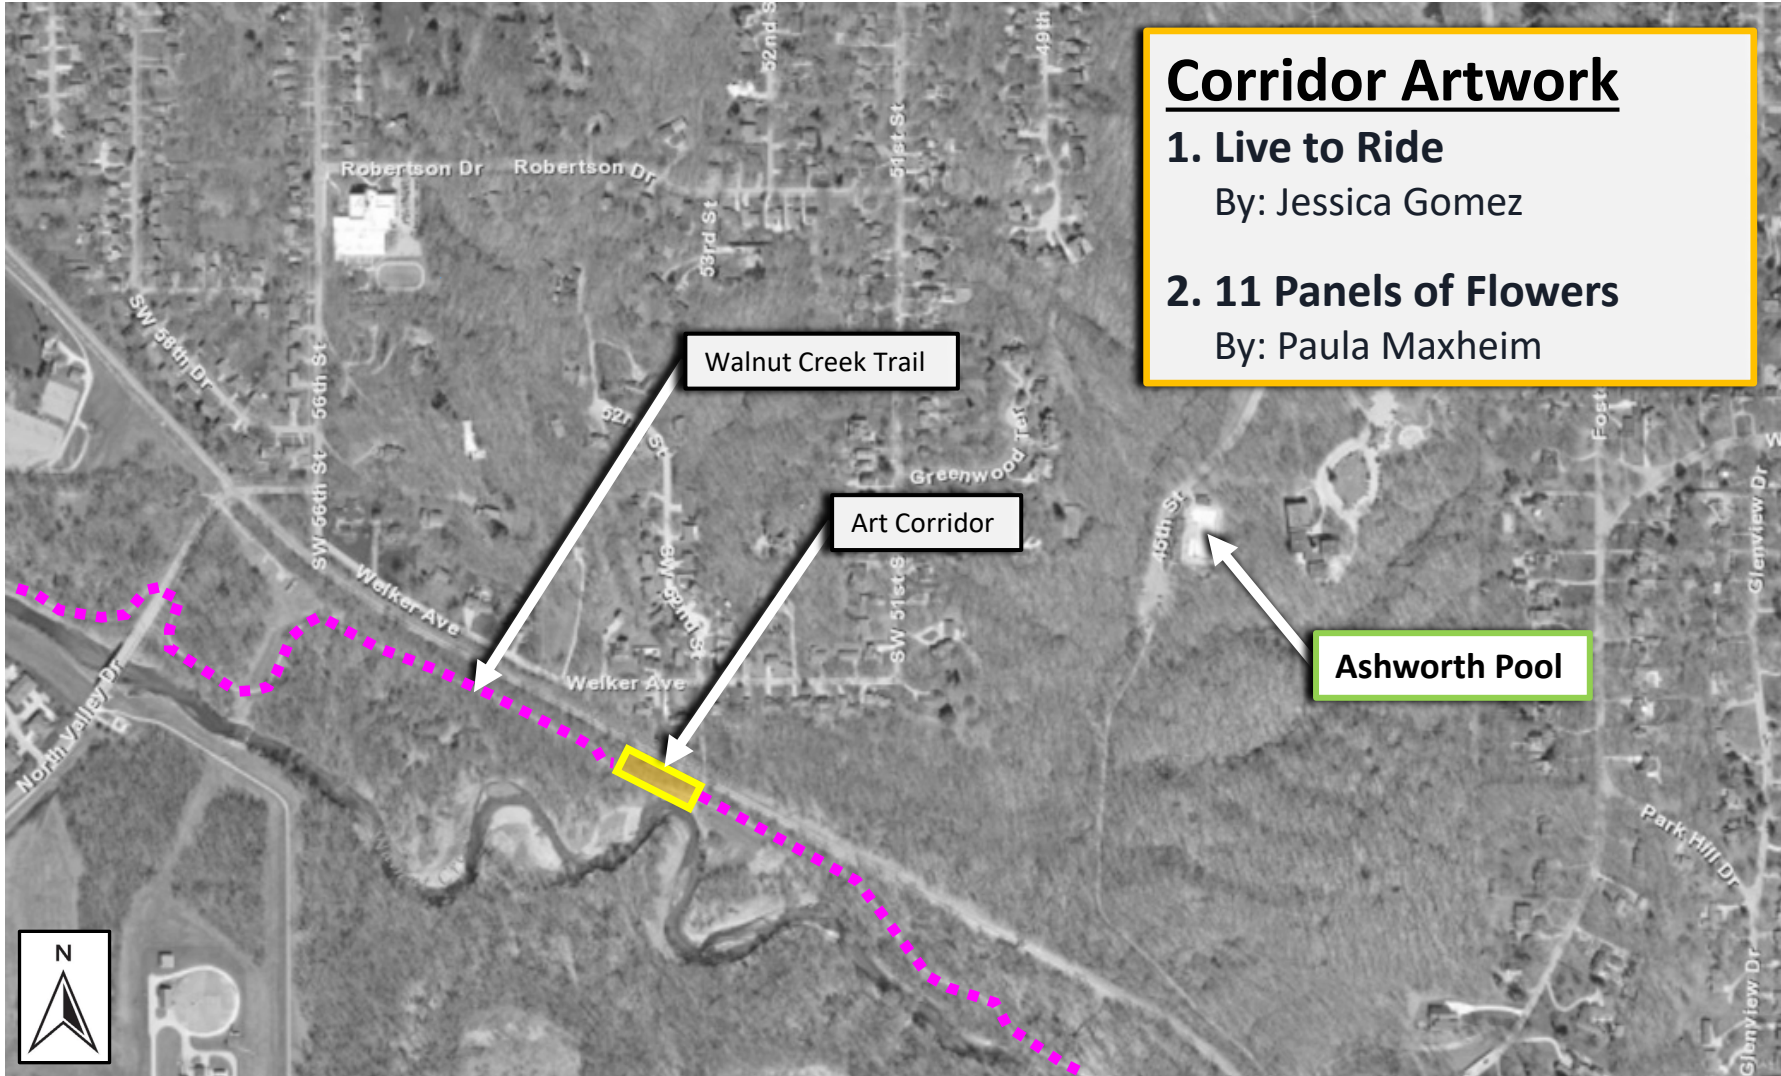

Art Corridor Locations

1. Bill Riley Trail
2. Carl Voss Trail
3. John Pat Dorrian Trail
4. Neal Smith Trail
5. Walnut Creek Trail

Installation Information

- Artwork on the corridors includes work from the (8) eight artwork contest winners and two pieces by the artists of ArtForce Iowa
- Corridor Project was funded by the following Groups
 - DSM Parks and Recreation
 - Bravo of Greater Des Moines Public Art Grant 2020
 - Funds raised in memory of Honorable Colin J. Witt
 - *Bill Riley Trail installation*

Corridor Artwork

- 1. Glowing City DSM**
By: Diane Bohlen
- 2. May You Find a Light**
By: Emily Lawson

Bike Trail Art Corridors

John Pat Dorrian Trail

June 2022

Project Manager:
AG

Corridor Artwork

1. Live to Ride

By: Jessica Gomez

2. 11 Panels of Flowers

By: Paula Maxheim

Bike Trail Art Corridors

Walnut Creek Trail

June 2022

Project Manager:
AG