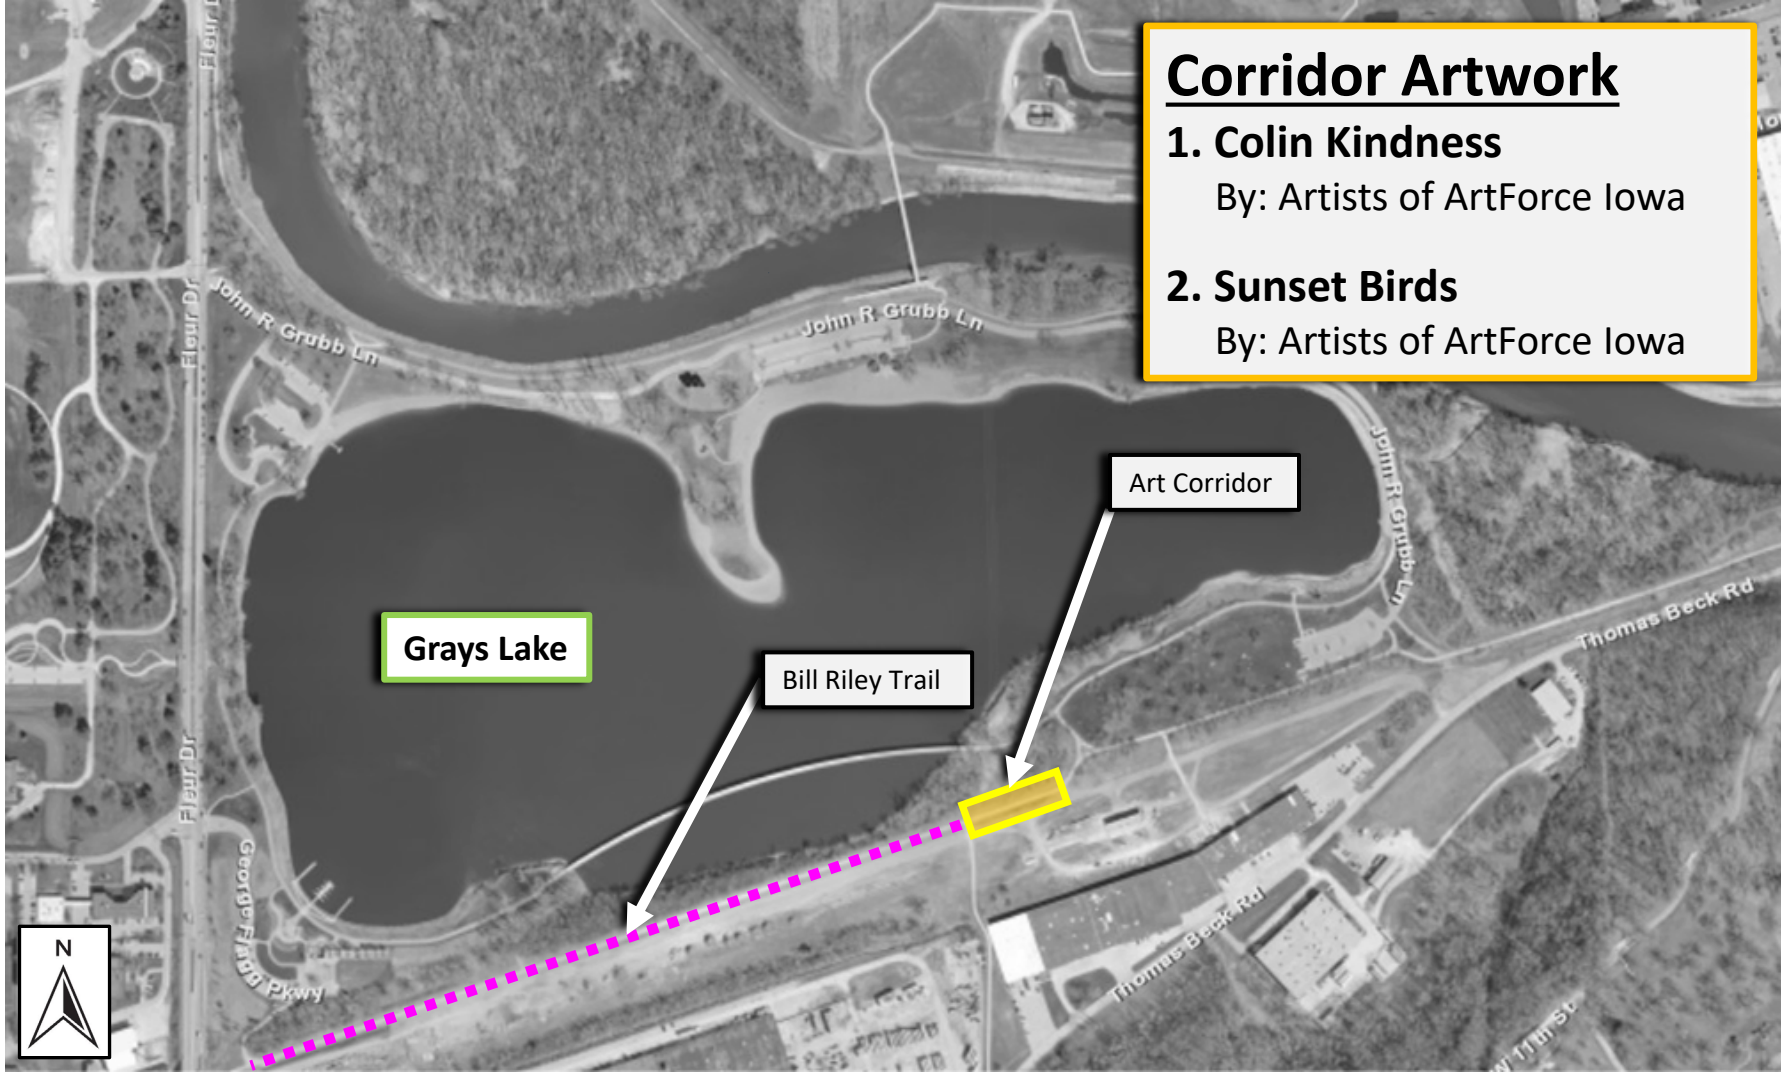

Art Corridor Locations

1. Bill Riley Trail
2. Carl Voss Trail
3. John Pat Dorrian Trail
4. Neal Smith Trail
5. Walnut Creek Trail

Installation Information

- Artwork on the corridors includes work from the (8) eight artwork contest winners and two pieces by the artists of ArtForce Iowa
- Corridor Project was funded by the following Groups
 - DSM Parks and Recreation
 - Bravo of Greater Des Moines Public Art Grant 2020
 - Funds raised in memory of Honorable Colin J. Witt
 - *Bill Riley Trail installation*

Corridor Artwork

- 1. Glowing City DSM**
By: Diane Bohlen
- 2. May You Find a Light**
By: Emily Lawson

Bike Trail Art Corridors

John Pat Dorrian Trail

June 2022

Project Manager:
AG

Corridor Artwork

1. Live to Ride

By: Jessica Gomez

2. 11 Panels of Flowers

By: Paula Maxheim

Bike Trail Art Corridors

Walnut Creek Trail

June 2022

Project Manager:
AG