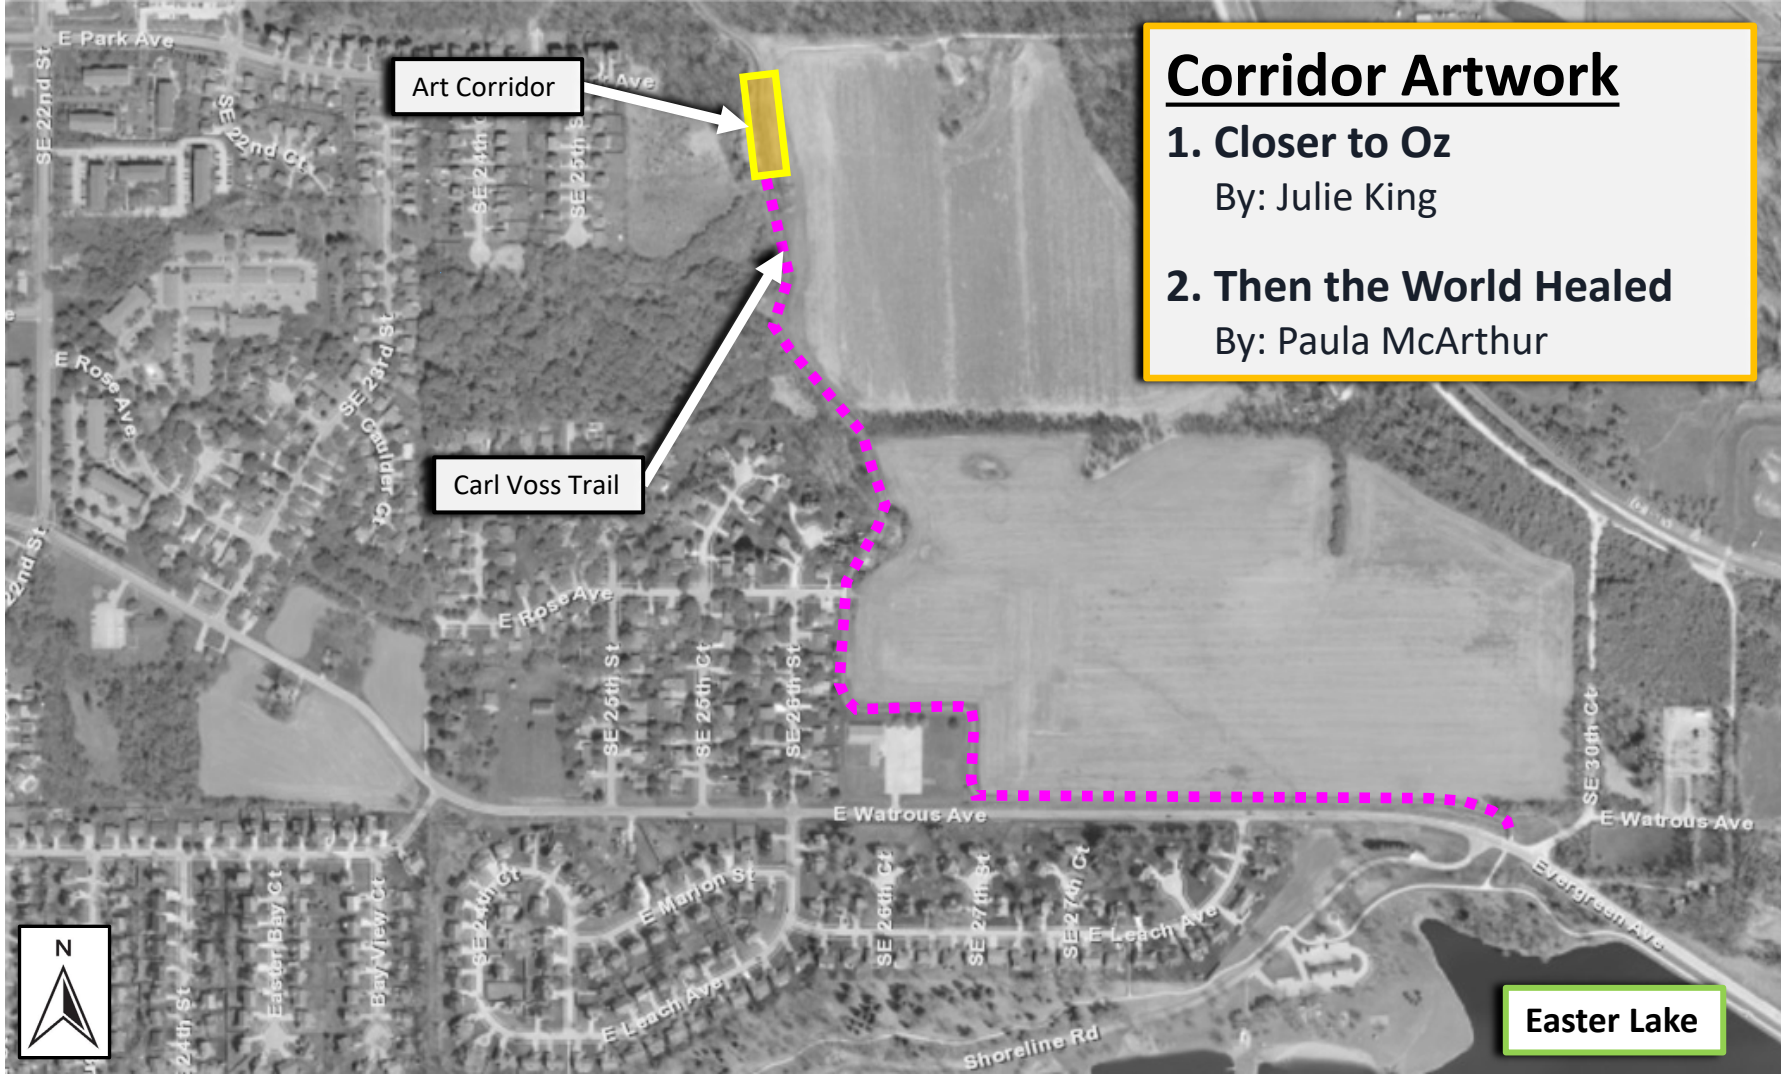

Bike Trail Art Corridors

Carl Voss Trail

June 2022

Project Manager:
AG