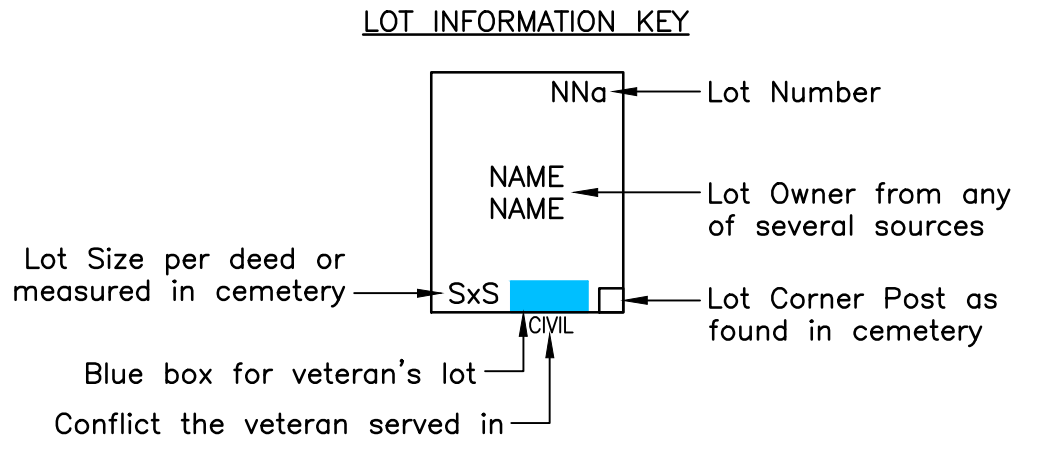

Note: Lots shown in shorter dashed lines are as found on the old map, but unverified in the cemetery.

PLAN ADOPTED: 22 AUGUST 2018
 REVISION NUMBER:
 PLAN REVISED:
 PLAN RE-ADOPTED:

MAPLEWOOD CEMETERY
 BARRE TOWN, VERMONT
 Section South 1 Schematic
 Cemetery Year 2017