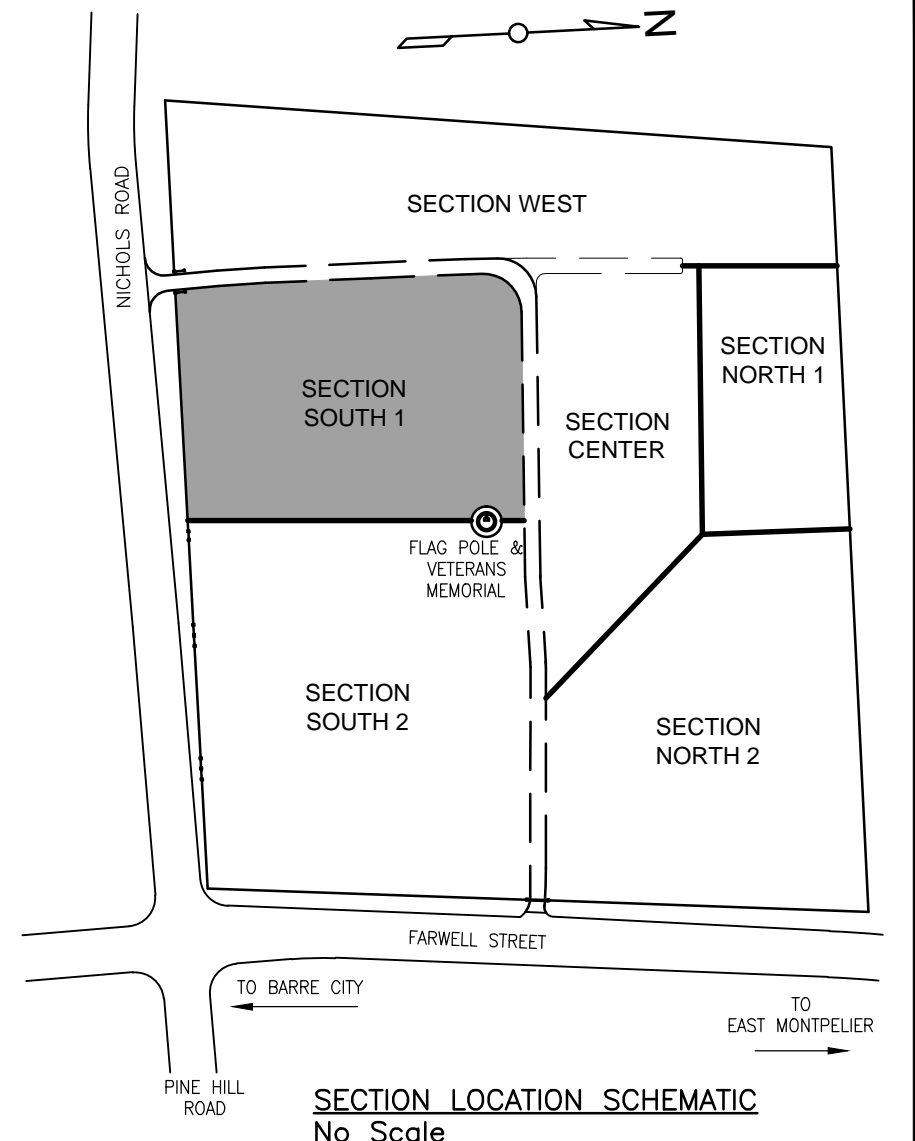

Note: Lots shown in shorter dashed lines are as found on the old map, but unverified in the cemetery.

PLAN ADOPTED: 22 AUGUST 2018
 REVISION NUMBER:
 PLAN REVISED:
 PLAN RE-ADOPTED:

MAPLEWOOD CEMETERY
 BARRE TOWN, VERMONT
 Section South 1 Schematic
 Cemetery Year 2017