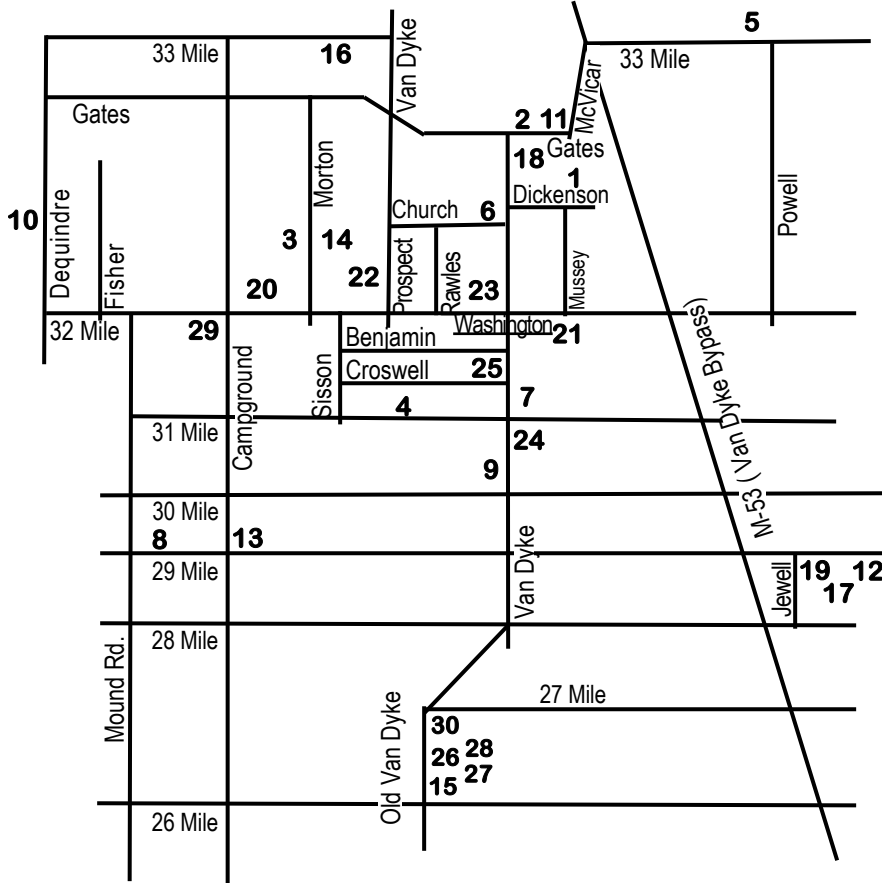

COMMUNITY MAP

N
↑

Community Parks in **GREEN**. Aerial photos of all parks are on our website
www.rwbparksrec.org

(586) 752-6543
rwbparksrec.org

- 1 Amanda Moore Elementary
- 2 Bruce Township Hall
Bruce Township Park
- 3 Community Center
RWB Parks & Recreation
Romeo Activity Center
STAR Transportation
South Building (*old channel 6*)
Romeo Fitness Center
Kiwanis Club Park
- 4 Croswell Elementary
Peach Festival Craft Show
- 5 **Crystal Diamonds**
- 6 First Congregational Church
- 7 Frontier Town
- 8 **Gilcher-Crissman Park**
- 9 Graubner Library
- 10 Hamilton Parsons Elementary
- 11 Harvest Fellowship Church
- 12 Hevel Elementary
- 13 Indian Hills Elementary
- 14 Memorial Field
- 15 Octagon House
- 16 **Orchard Hills Park**
- 17 Powell Middle School
- 18 RCS Administration Building
- 19 RETC Romeo Ed Tech Center
Barnabo Field
- 20 Romeo High School
Pool & Skate Park
- 21 Romeo Lions Club
Peach Fest Fair Grounds
- 22 Romeo Middle School
- 23 **Romeo Village Park**
- 24 Summit Bowling Center
- 25 TNT Martial Arts
- 26 Washington Elementary
- 27 Washington Township Hall
Washington Activity Center
Washington Township Park
- 28 Washington Lions Club
- 29 Woodside Bible Church
- 30 WRBW Cable Studio